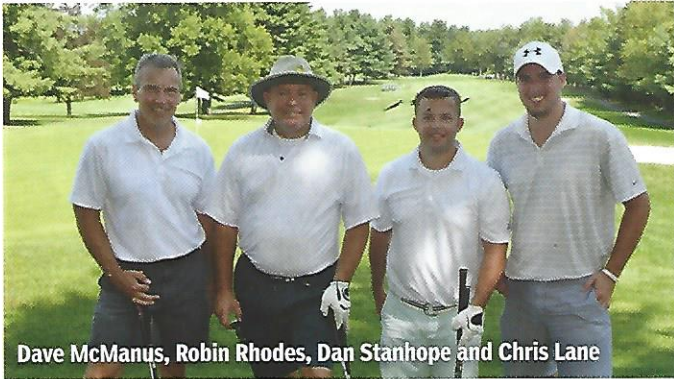

# State Rep. Hannah Kane Charity Golf Classic

PHOTOGRAPHY BY CHRIS CHRISTO

State Rep. Hannah Kane hosted her first annual charity golf tournament at the Haven Country Club in Boylston. Guests enjoyed golfing on an 18-hole championship golf course, a 19th hole reception, silent and live auctions, and awards program. The event raised \$45,000 and proceeds were presented to St. Anne's Human Services, Shrewsbury Youth and Family Services and Westborough Food Pantry.

Dave McManus, Robin Rhodes, Dan Stanhope and Chris Lane

Nick Salerno, Eddie Ahern, Rory Ahern and David Faucher

Eric and Felicia Bryan, and Ellen and Brian Mulroy